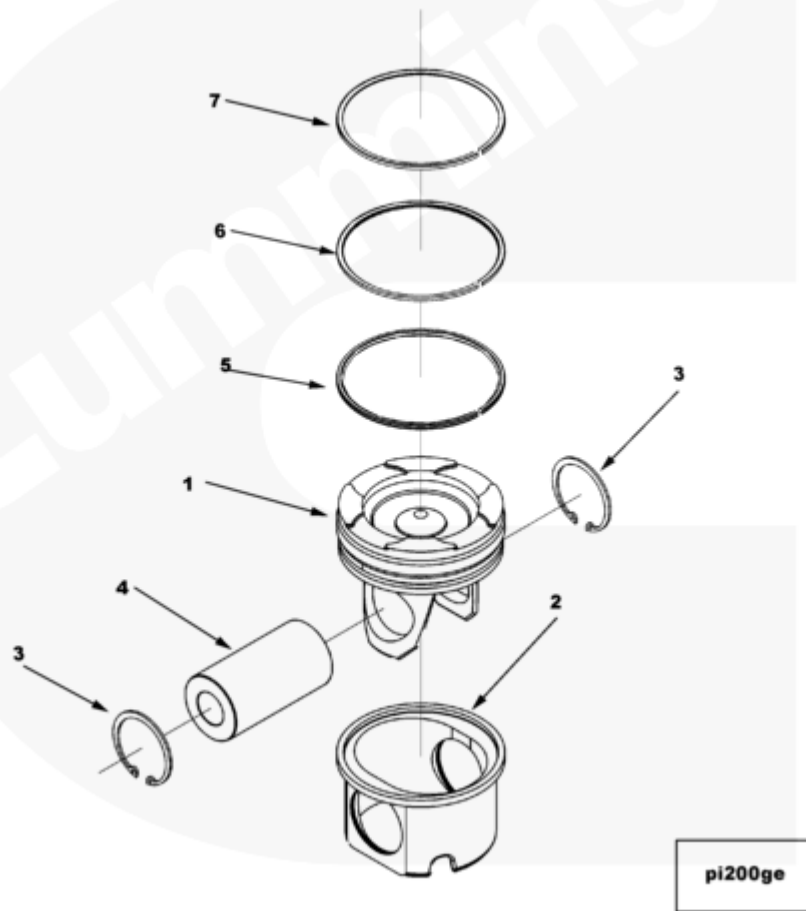

Parts Catalog - Option Detail

Electronic Parts Catalog - Option Detail				
Option	Group	Graphic	Film Card	Date
PP8363-02	01.05	pi200ge	II	27-NOV-02
Engines	ISM CM570, ISM CM570/870, ISM CM875, ISM CM876, ISM CM876 E, ISM11 CM876 M103, ISM11 CM876 SN, M11 CELECT, M11 CELECT PLUS, M11 MECHANICAL, QSM11 CM570, QSM11 CM876			

©Cummins Inc

[SMALL](#) | [MEDIUM](#) | [LARGE](#)

Cart	Ref No	Part Number	Part Description	Required	Remarks
View My Cart					
		PP8363-02	Engine Piston Kit		
					Engine Piston Kit
					Performance Parts
					Certified Model Name: QSM11-M

					Timing Gear Code: HZ
					CPL: 8363
					Certified by: EPA LR
					AFC: Yes ASA: No
					EFC: No ETC: Yes
					Manifold Type: Dry
					Engine Aspiration: Sea Water
					Aftercooled
					Engine Control System:
					Celect
					Application: Marine
					Power Turbine: N/A
					Design Phase: DEI
					Power Rating: N/A
					ECM Version: CM Series
					Centinel Provision: N/A
					Turbocharger Size: 32 CM
					Turbocharger Mounting Flange
					Bolt Circle Diameter:
					132.75mm (5.23 in.)
					Turbocharger Model: HX60
					Turbocharger Included: Yes
					Certification Level: Nox
					Requirements of the
					International Maritime
					Organization (IMO) Marpol
					73/78 Annex VI, Regulation 13
<input type="checkbox"/>		4025159	Engine Piston Kit	6	